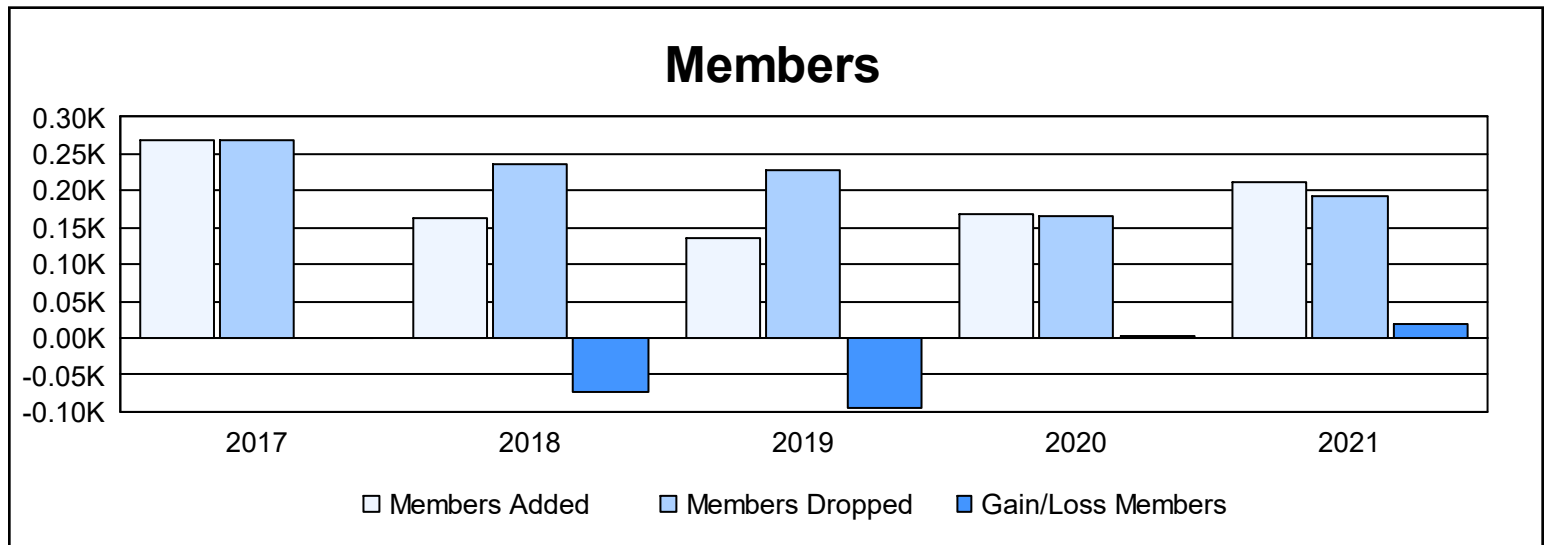

Year	New Clubs	Dropped Clubs	Gain/ Loss Clubs	New Members	Charter Members	Reinstate Members	Transfer Members	Total Member Added	Total Members Dropped	Gain/ Loss Members
2016-2017	3	1	2	169	70	25	6	270	269	1
2017-2018	0	1	-1	150	2	7	3	162	236	-74
2018-2019	1	3	-2	95	23	4	13	135	229	-94
2019-2020	1	3	-2	136	24	4	4	168	166	2
2020-2021	3	2	1	113	93	3	3	212	193	19
<b>Average</b>	<b>2</b>	<b>2</b>	<b>0</b>	<b>133</b>	<b>42</b>	<b>9</b>	<b>6</b>	<b>189</b>	<b>219</b>	<b>-29</b>

### Membership Composition June 2021 Cumulative