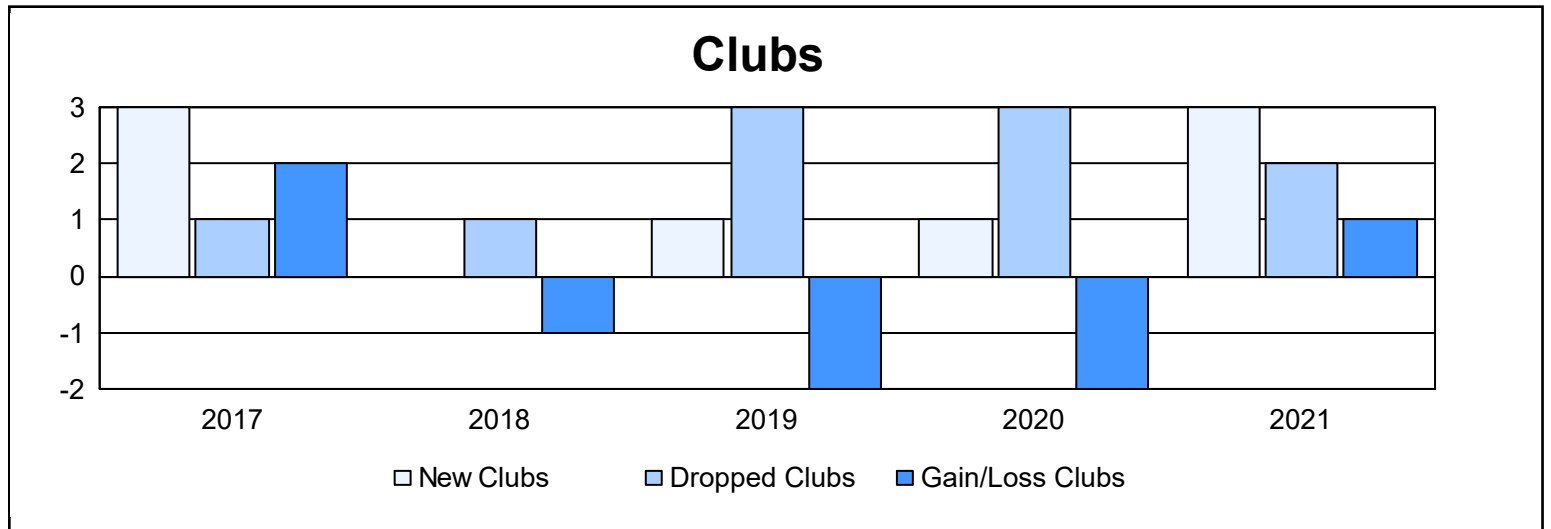

Year	New Clubs	Dropped Clubs	Gain/ Loss Clubs	New Members	Charter Members	Reinstate Members	Transfer Members	Total Member Added	Total Members Dropped	Gain/ Loss Members
2016-2017	3	1	2	169	70	25	6	270	269	1
2017-2018	0	1	-1	150	2	7	3	162	236	-74
2018-2019	1	3	-2	95	23	4	13	135	229	-94
2019-2020	1	3	-2	136	24	4	4	168	166	2
2020-2021	3	2	1	113	93	3	3	212	193	19
<b>Average</b>	<b>2</b>	<b>2</b>	<b>0</b>	<b>133</b>	<b>42</b>	<b>9</b>	<b>6</b>	<b>189</b>	<b>219</b>	<b>-29</b>

### Membership Composition June 2021 Cumulative