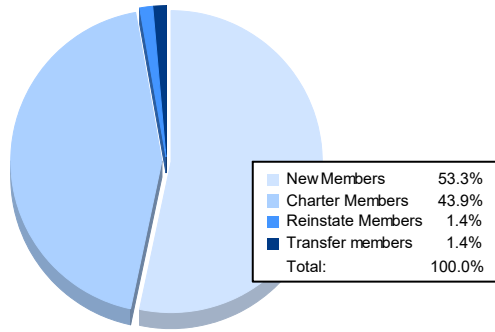

Year	New Clubs	Dropped Clubs	Gain/ Loss Clubs	New Members	Charter Members	Reinstate Members	Transfer Members	Total Member Added	Total Members Dropped	Gain/ Loss Members
2016-2017	3	1	2	169	70	25	6	270	269	1
2017-2018	0	1	-1	150	2	7	3	162	236	-74
2018-2019	1	3	-2	95	23	4	13	135	229	-94
2019-2020	1	3	-2	136	24	4	4	168	166	2
2020-2021	3	2	1	113	93	3	3	212	193	19
<b>Average</b>	<b>2</b>	<b>2</b>	<b>0</b>	<b>133</b>	<b>42</b>	<b>9</b>	<b>6</b>	<b>189</b>	<b>219</b>	<b>-29</b>

### Membership Composition June 2021 Cumulative